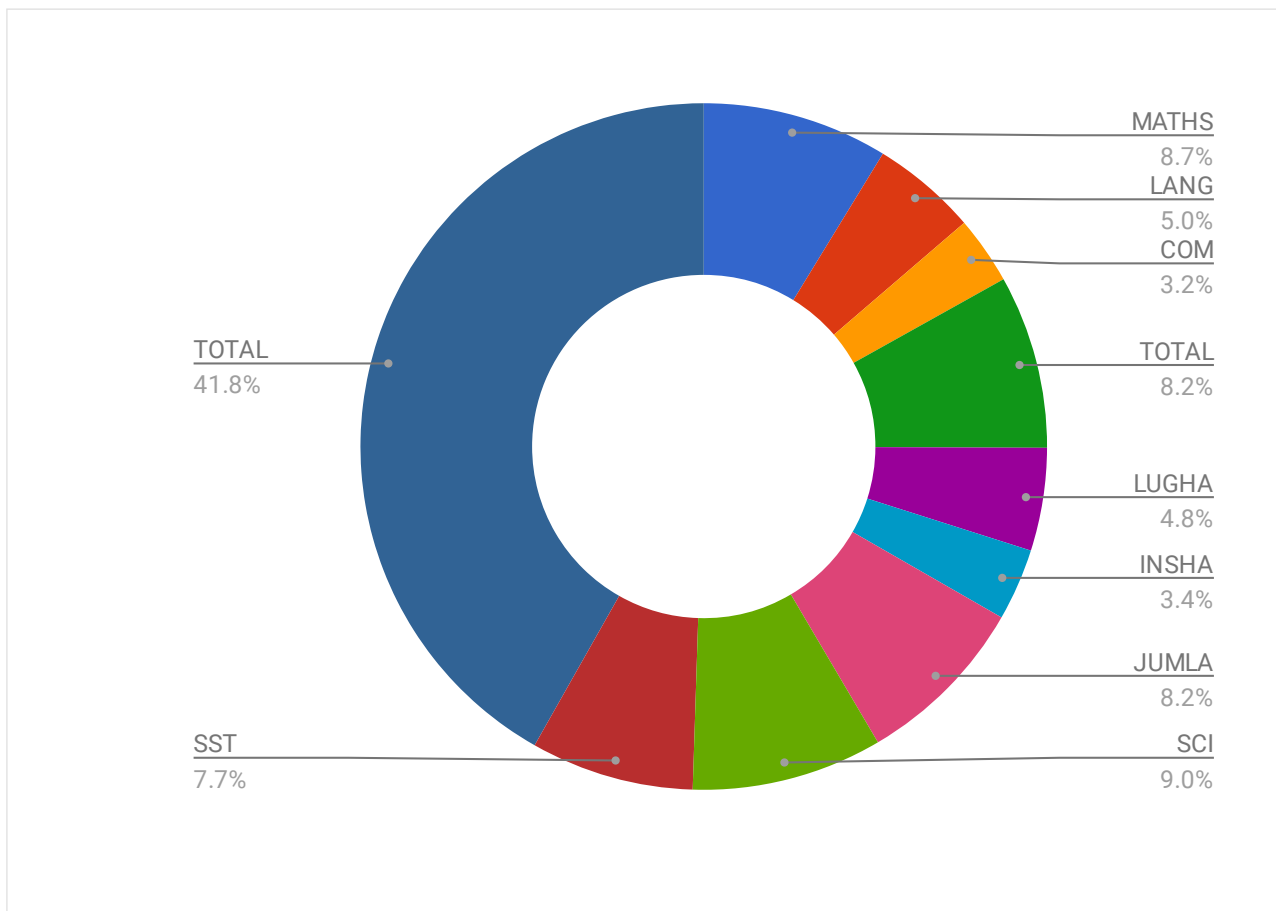

AVERAGE SCORES

per assignment