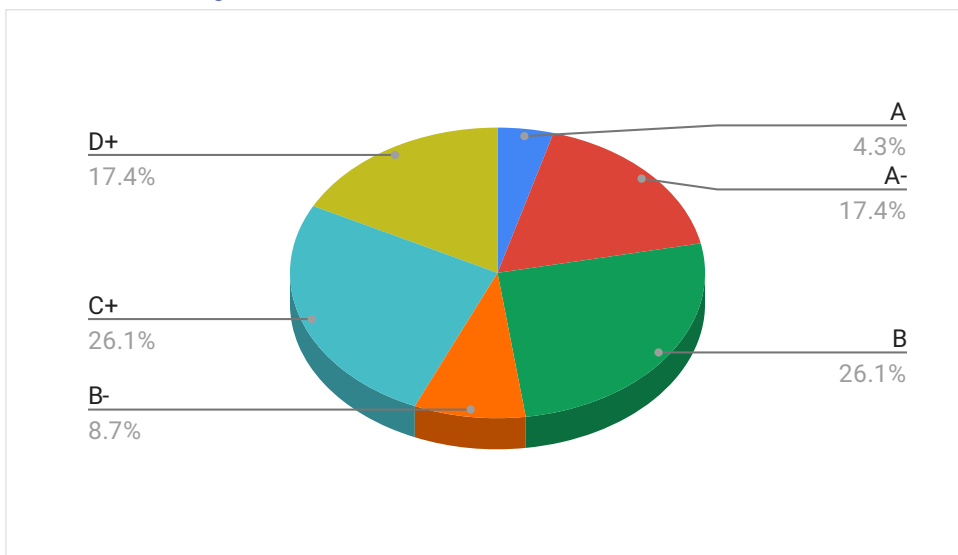

GRADING SYSTEM

% Range	Grade #	of students
80 - 100	A	1
75 - 79	A-	4
70 - 74	B+	0
65 - 69	B	6
60 - 64	B-	2
55 - 59	C+	6
50 - 54	C	0
45 - 49	D+	4
40 - 44	D	0
0 - 39	D-	0

GRADE DISTRIBUTION

based on class avg.